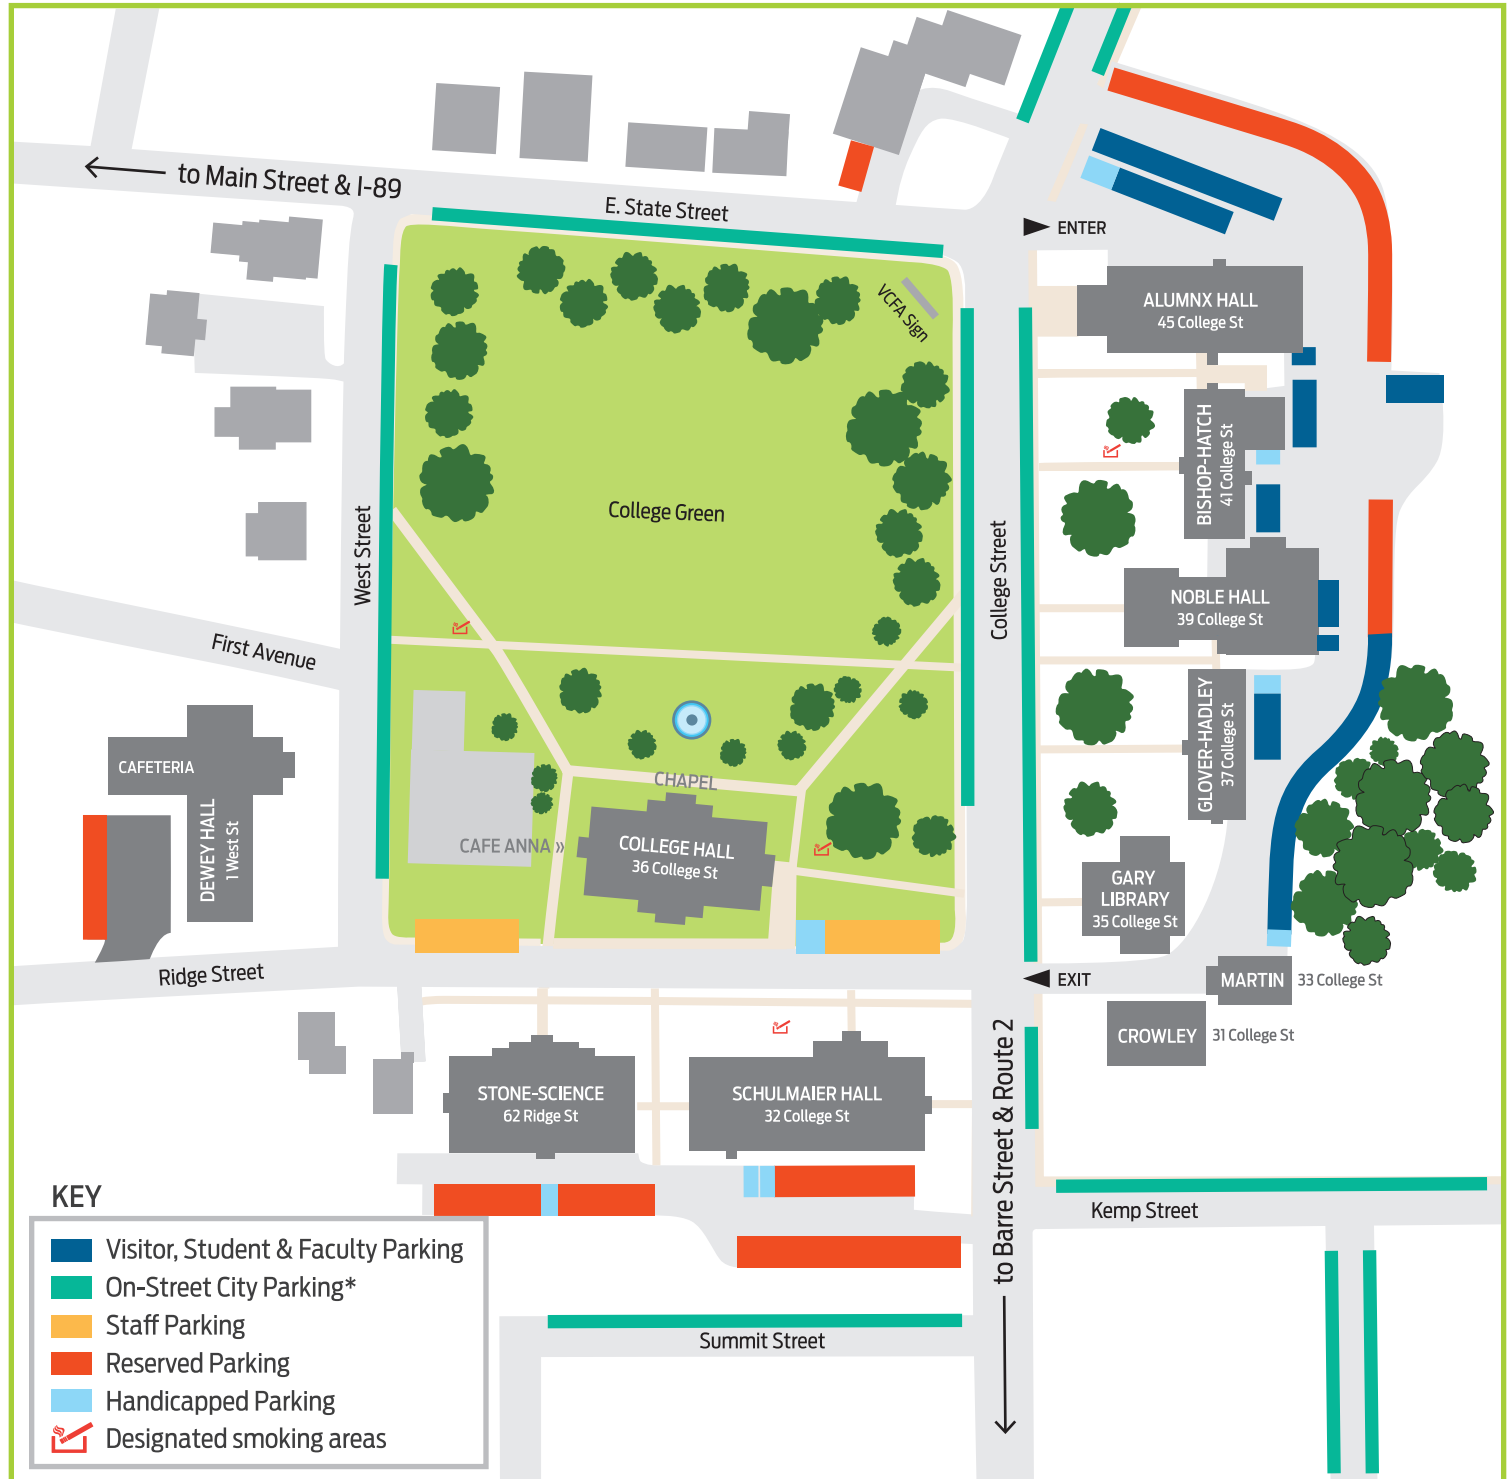

Vermont
College of
Fine Arts

36 College Street
Montpelier, VT 05602
802.828.8600

vcfa.edu

DIRECTIONS

I-89 to Exit 8: Follow the access road and make a left at the 4th stop light (Main Street/Route 12N). At the next stop light, make a right onto East State Street. The VCFA campus is at the top of the hill.

PARKING

Visitors should park in the **dark blue** parking spaces, as noted on the map below. A free parking permit is required to park in campus parking lots; this permit can be acquired from your campus host. Please display this pass on your dashboard during your stay. Guests are also welcome to park on city streets (no pass required; please note overnight parking exception during winter months).

*As available; no overnight parking 11/15-4/1. Smoking is permitted in designated areas/25 ft from buildings on campus.